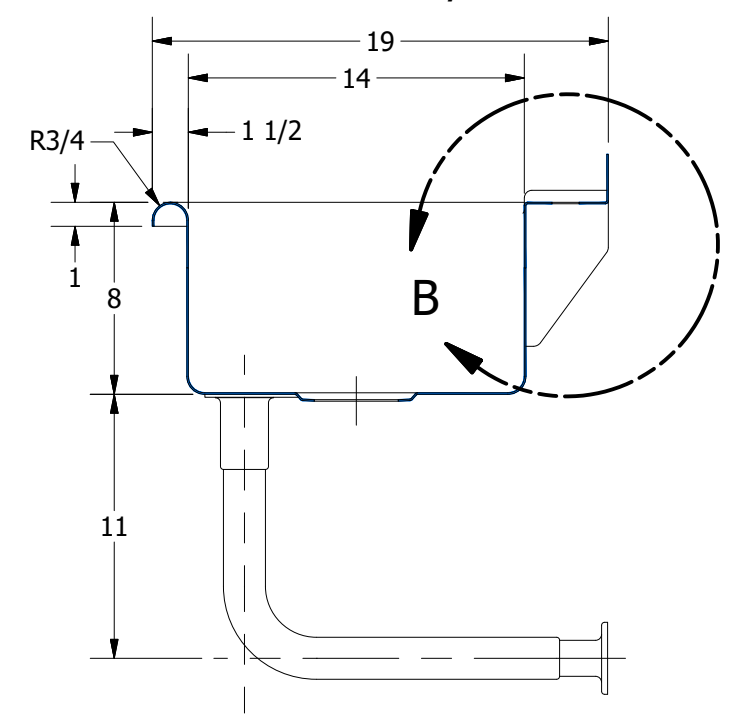

DETAIL B
SCALE 1 / 4

SECTION A-A
SCALE 1/8

REV	DESCRIPTION	DATE	APPROVED

REVISION HISTORY

PART NUMBER	BL.496.210		TITLE	BLANCO SERIES MULTISTATION SINK		
PRODUCT CATEGORY	MULTISTATION SINK		DESCRIPTION	4 STATIONS, WITH WALL FAUCET MULTISTATION SINK		
THE INFORMATION CONTAINED IN THIS DRAWING IS THE SOLE PROPERTY OF GRIFFIN PRODUCTS, INC. ANY REPRODUCTION IN PART OR AS A WHOLE WITHOUT THE WRITTEN PERMISSION FROM GRIFFIN PRODUCTS, INC. IS PROHIBITED.			MATERIAL	16GA (0.06 in) 304 STAINLESS STEEL		
DRW. BY / DATE	DNZ	01/24/18	APPROVED BY / DATE			
ALL DIMENSIONS ARE IN X INCHES			REV.	SCALE	SIZE	SHEET
				1/8	C	1 / 1