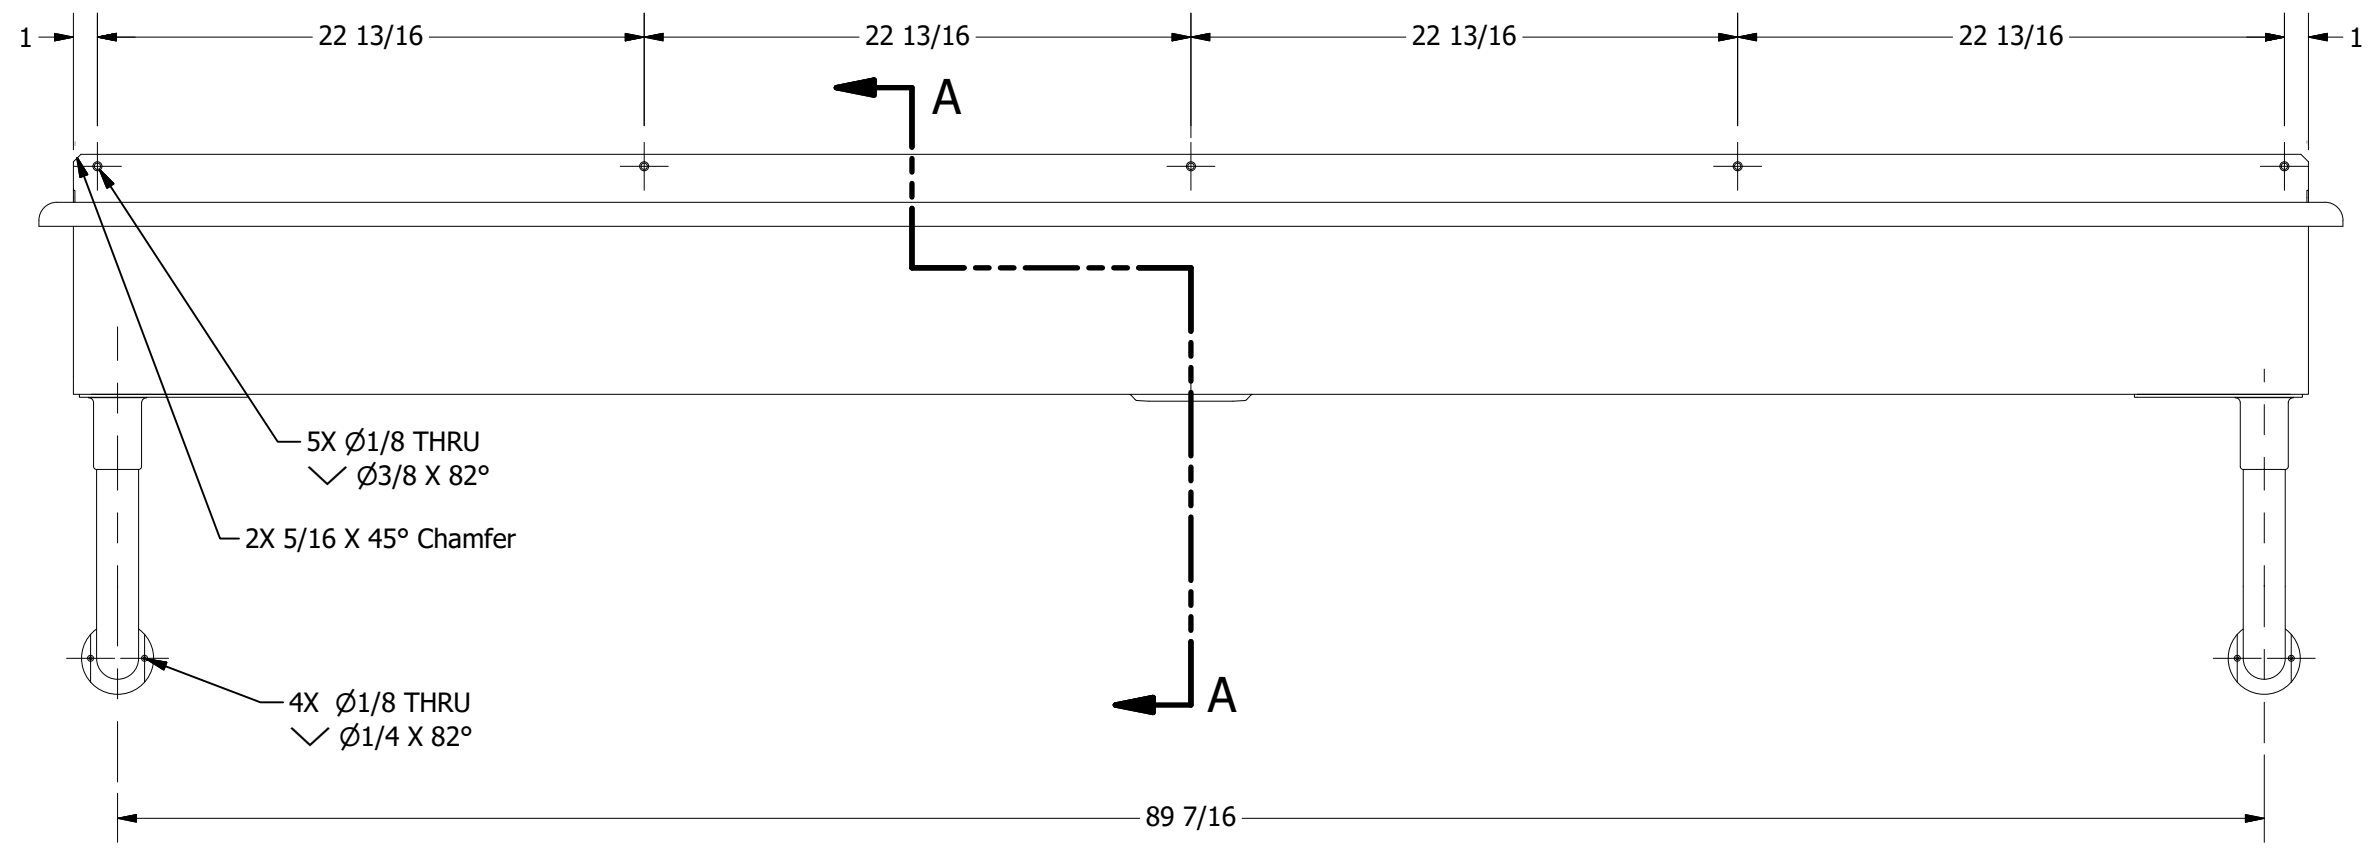

DETAIL B
SCALE 1 / 4

SECTION A-A
SCALE 1/8

REV	DESCRIPTION	DATE	APPROVED

REVISION HISTORY

PART NUMBER	BL.496.210		TITLE	BLANCO SERIES MULTISTATION SINK		
PRODUCT CATEGORY	MULTISTATION SINK		DESCRIPTION	4 STATIONS, WITH WALL FAUCET MULTISTATION SINK		
THE INFORMATION CONTAINED IN THIS DRAWING IS THE SOLE PROPERTY OF GRIFFIN PRODUCTS, INC. ANY REPRODUCTION IN PART OR AS A WHOLE WITHOUT THE WRITTEN PERMISSION FROM GRIFFIN PRODUCTS, INC. IS PROHIBITED.			MATERIAL	16GA (0.06 in) 304 STAINLESS STEEL		
DRW. BY / DATE	DNZ	01/24/18	APPROVED BY / DATE			
ALL DIMENSIONS ARE IN X INCHES			REV.	SCALE	SIZE	SHEET
				1/8	C	1 / 1