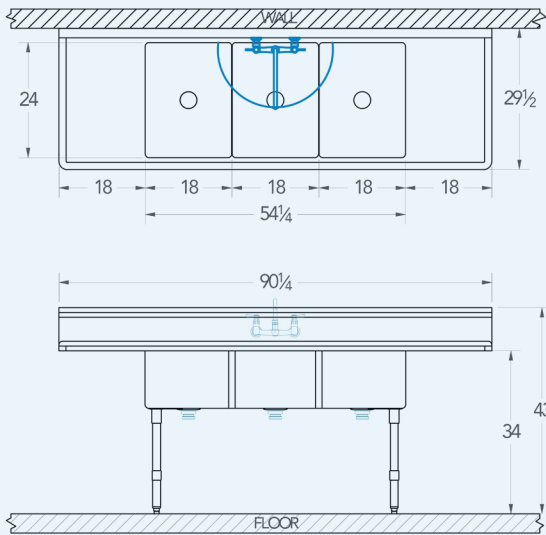

Pecos

Model # PE.384.88

3-Compartment Food Service Sink

Bowl (Lg x Wd x Dp)

18" x 24" x 12"

Drainboard

Left: 18"

Right: 18"

Overall (Lg x Wd x Ht)

90 1/4" x 29 1/2" x 43"

Material

16 gauge, stainless steel

Faucet Holes

1-1/8" Dia 8" Centers

Drain

3-1/2" Dia Opening

Included:

Matched Faucet

Basket Drain(s)

Install Kit

Additional Features

- Stainless Steel Legs and rails
- Adjustable stainless steel bullet feet
- 1 - 1/2" sanitary rolled rim
- 9" tall backsplash with tile edge
- NSF Certified
- 1 year warranty.