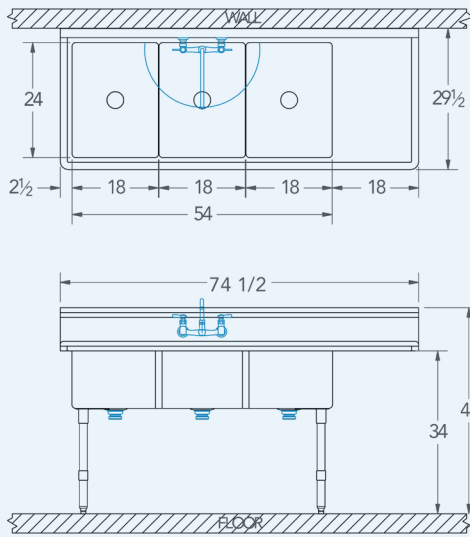

Pecos

Model # PE.384.08

3-Compartment Food Service Sink

Bowl (Lg x Wd x Dp)

18" x 24" x 12"

Drainboard

Left: 0"

Right: 18"

Overall (Lg x Wd x Ht)

74 1/2" x 29 1/2" x 43"

Material

16 gauge, stainless steel

Faucet Holes

1-1/8" Dia 8" Centers

Drain

3-1/2" Dia Opening

Included:

Matched Faucet

Basket Drain(s)

Install Kit

Additional Features

- Stainless Steel Legs and rails
- Adjustable stainless steel bullet feet
- 1 - 1/2" sanitary rolled rim
- 9" tall backsplash with tile edge
- NSF Certified
- 1 year warranty.