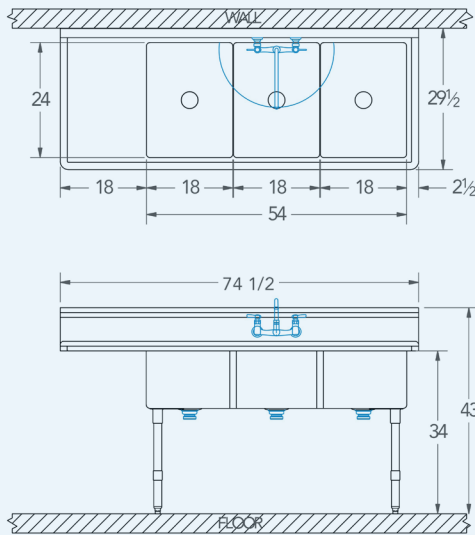

Pecos

Model # PE.384.80

3-Compartment Food Service Sink

Bowl (Lg x Wd x Dp)

18" x 24" x 12"

Drainboard

Left: 18"

Right: 0"

Overall (Lg x Wd x Ht)

74 1/2" x 29 1/2" x 43"

Material

16 gauge, stainless steel

Faucet Holes

1-1/8" Dia 8" Centers

Drain

3-1/2" Dia Opening

Included:

Matched Faucet

Basket Drain(s)

Install Kit

Additional Features

- Stainless Steel Legs and rails
- Adjustable stainless steel bullet feet
- 1 - 1/2" sanitary rolled rim
- 9" tall backsplash with tile edge
- NSF Certified
- 1 year warranty.