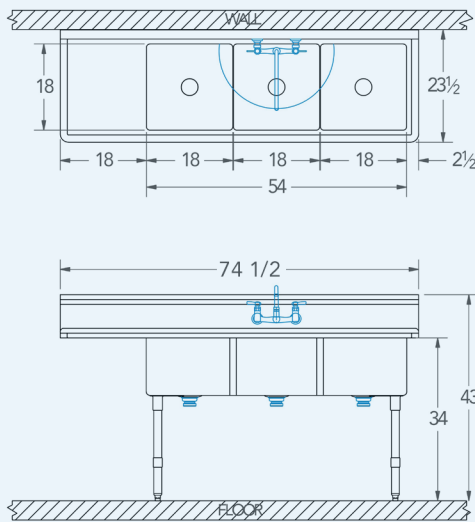

### Bowl (Lg x Wd x Dp)

18" x 18" x 12"

### Drainboard

Left: 18"

Right: 0"

### Overall (Lg x Wd x Ht)

74 1/2" x 23 1/2" x 43"

### Faucet Holes

1-1/8" Dia 8" Centers