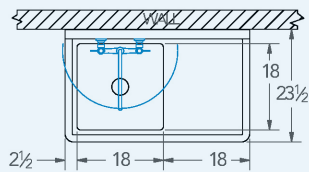

Pecos

Model # PE.188.08

1-Compartment Food Service Sink

Bowl (Lg x Wd x Dp)

18" x 18" x 12"

Drainboard

Left: 0"

Right: 18"

Overall (Lg x Wd x Ht)

38 1/2" x 23 1/2" x 43"

Material

16 gauge, stainless steel

Faucet Holes

1-1/8" Dia 8" Centers

Drain

3-1/2" Dia Opening

Included:

Matched Faucet

Basket Drain(s)

Install Kit

Additional Features

- Stainless Steel Legs and rails
- Adjustable stainless steel bullet feet
- 1 - 1/2" sanitary rolled rim
- 9" tall backsplash with tile edge
- NSF Certified
- 1 year warranty.