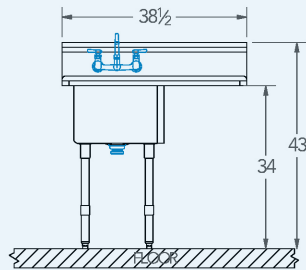

Pecos

Model # PE.188.08

1-Compartment Food Service Sink

Bowl (Lg x Wd x Dp)

18" x 18" x 12"

Drainboard

Left: 0"

Right: 18"

Overall (Lg x Wd x Ht)

38 1/2" x 23 1/2" x 43"

Material

16 gauge, stainless steel

Faucet Holes

1-1/8" Dia 8" Centers

Drain

3-1/2" Dia Opening

Included:

Matched Faucet

Basket Drain(s)

Install Kit

Additional Features

- Stainless Steel Legs and rails
- Adjustable stainless steel bullet feet
- 1 - 1/2" sanitary rolled rim
- 9" tall backsplash with tile edge
- NSF Certified
- 1 year warranty.