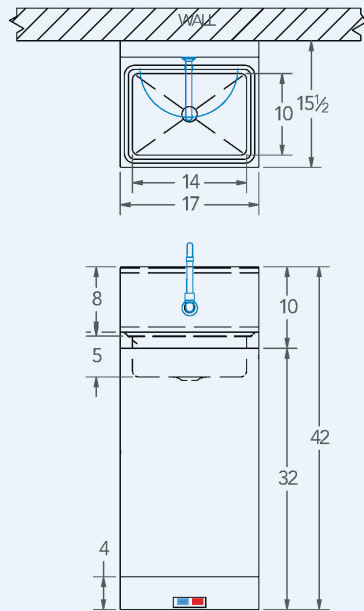

Brazos

Model # BR.60.PED

Pedestal Handwash Sink

Bowl (Lg x Wd x Dp)
14" x 10" x 5"

Overall (Lg x Wd x Ht)
17" x 15 1/2" x 42"

Faucet
Faucet with foot control pedals

Pedestal
32" height pedestal

Material
16 gauge, stainless steel

Faucet Holes
1-1/8" Dia

Drain
1-1/2" Dia Opening

Included:

Matched Faucet

Install Kit

Additional Features

- 16 gauge stainless steel
- Coved corners
- NSF approved
- Die formed edge
- O.A. 17" x 15 1/2" w/ wall faucet
- O.A. 17" x 17 1/2" w/ deck faucet
- 14" x 10" x 5" deep
- Includes faucet, drain and wall bracket
- Faucet with foot control pedals
- 10 year warranty
- Made in Texas