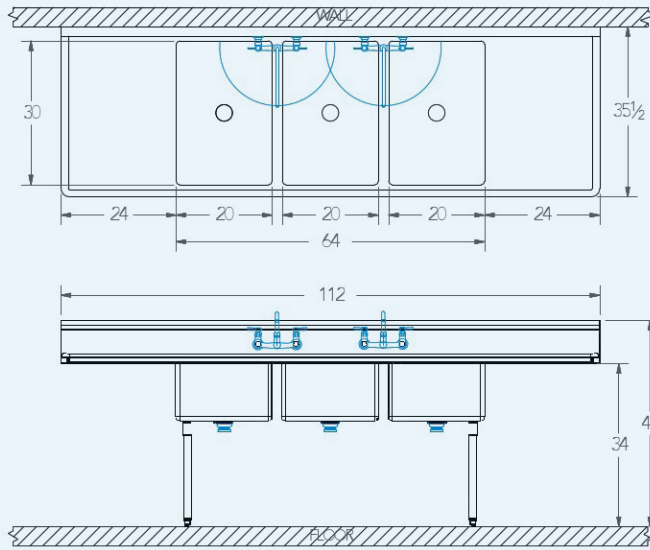

Sabine

Model # SA.323.44

3-Compartment Food Service Sink

Bowl (Lg x Wd x Dp)
20" x 30" x 12"

Drainboard
Left: 24"
Right: 24"

Overall (Lg x Wd x Ht)
112" x 35 1/2" x 43"

Material
16 gauge, stainless steel

Faucet Holes
1-1/8" Dia 8" Centers

Drain
3-1/2" Dia Opening

Included:

Matched Faucet

Basket Drain(s)

Install Kit

Additional Features

- NSF approved construction
- R 3/4" coved compartments
- 12" deep compartments
- Stainless steel legs
- Stainless steel feet
- 9" tile-edge backsplash
- 1-1/2" sanitary rolled-rim
- D 3-1/2" recessed drain opening
- Specification grade hardware included
- 5-year warranty
- Made in Texas