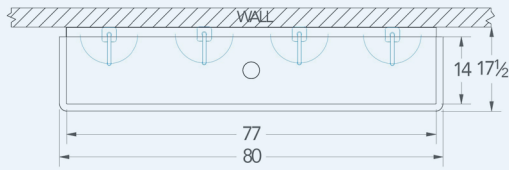

Blanco

Model # BL.480.110

Wash Stations

Bowl (Lg x Wd x Dp)

77" x 14" x 8"

Faucets

Of Faucet : 4
Wall Mounted
Sensor Faucets

Overall (Lg x Wd)

80" x 17 1/2"

Material

16 gauge, stainless steel

Faucet Holes

1-1/8" Dia

Drain

3-1/2" Dia Opening

Included:

Matched Faucet

Basket Drain(s)

Install Kit

Additional Features

- 16 gauge stainless steel
- 8 inch deep to sink rim
- Robust retro styling
- Stainless tubular wall brackets
- 1-1/2 inch sanitary rolled rim
- 3-1/2 inch diameter recessed drain opening
- Faucets and drain included
- Thermostatic Mixing Valve with sensor models
- ADA configurations available
- 10 year warranty
- Made in Texas