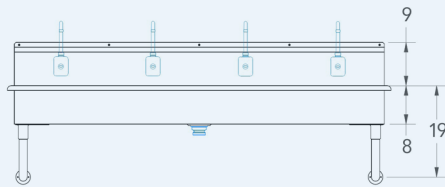

Blanco

Model # BL.480.110

Wash Stations

Bowl (Lg x Wd x Dp)

77" x 14" x 8"

Faucets

Of Faucet : 4
Wall Mounted
Sensor Faucets

Overall (Lg x Wd)

80" x 17 1/2"

Material

16 gauge, stainless steel

Faucet Holes

1-1/8" Dia

Drain

3-1/2" Dia Opening

Included:

Matched Faucet

Basket Drain(s)

Install Kit

Additional Features

- 16 gauge stainless steel
- 8 inch deep to sink rim
- Robust retro styling
- Stainless tubular wall brackets
- 1-1/2 inch sanitary rolled rim
- 3-1/2 inch diameter recessed drain opening
- Faucets and drain included
- Thermostatic Mixing Valve with sensor models
- ADA configurations available
- 10 year warranty
- Made in Texas