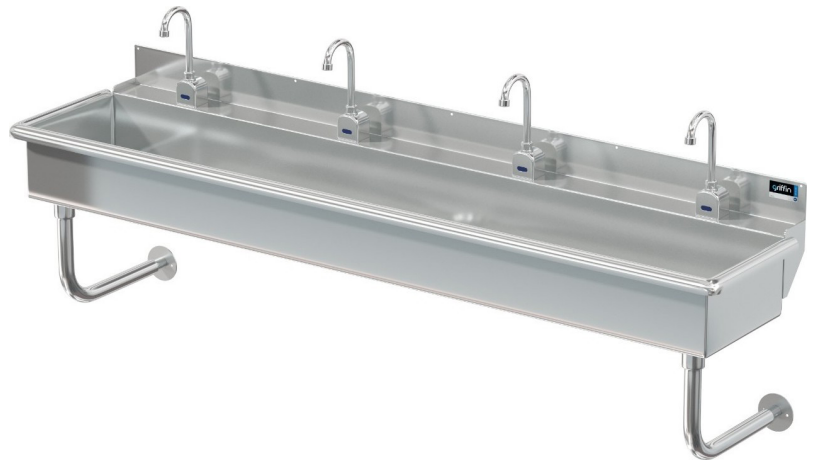

Blanco

Model # BL.480.210

Wash Stations

Bowl (Lg x Wd x Dp)

77" x 14" x 8"

Faucets

Of Faucet : 4
Deck Mounted
Sensor Faucets

Overall (Lg x Wd)

80" x 19"

Material

16 gauge, stainless steel

Faucet Holes

1-1/8" Dia

Drain

3-1/2" Dia Opening

Included:

Matched Faucet

Basket Drain(s)

Install Kit

Additional Features

- 16 gauge stainless steel
- 8 inch deep to sink rim
- Robust retro styling
- Stainless tubular wall brackets
- 1-1/2 inch sanitary rolled rim
- 3-1/2 inch diameter recessed drain opening
- Faucets and drain included
- Thermostatic Mixing Valve with sensor models
- ADA configurations available
- 10 year warranty
- Made in Texas