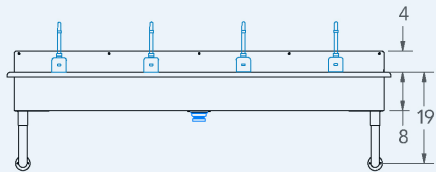

Blanco

Model # BL.480.210

Wash Stations

Bowl (Lg x Wd x Dp)

77" x 14" x 8"

Faucets

Of Faucet : 4
Deck Mounted
Sensor Faucets

Overall (Lg x Wd)

80" x 19"

Material

16 gauge, stainless steel

Faucet Holes

1-1/8" Dia

Drain

3-1/2" Dia Opening

Included:

Matched Faucet

Basket Drain(s)

Install Kit

Additional Features

- 16 gauge stainless steel
- 8 inch deep to sink rim
- Robust retro styling
- Stainless tubular wall brackets
- 1-1/2 inch sanitary rolled rim
- 3-1/2 inch diameter recessed drain opening
- Faucets and drain included
- Thermostatic Mixing Valve with sensor models
- ADA configurations available
- 10 year warranty
- Made in Texas