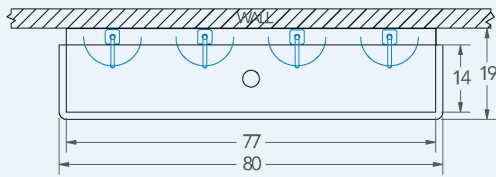

Blanco

Model # BL.480.210

Wash Stations

Bowl (Lg x Wd x Dp)

77" x 14" x 8"

Faucets

Of Faucet : 4
Deck Mounted
Sensor Faucets

Overall (Lg x Wd)

80" x 19"

Material

16 gauge, stainless steel

Faucet Holes

1-1/8" Dia

Drain

3-1/2" Dia Opening

Included:

Matched Faucet

Basket Drain(s)

Install Kit

Additional Features

- 16 gauge stainless steel
- 8 inch deep to sink rim
- Robust retro styling
- Stainless tubular wall brackets
- 1-1/2 inch sanitary rolled rim
- 3-1/2 inch diameter recessed drain opening
- Faucets and drain included
- Thermostatic Mixing Valve with sensor models
- ADA configurations available
- 10 year warranty
- Made in Texas