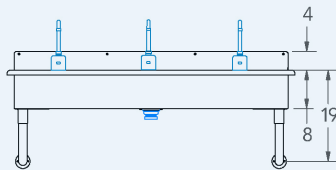

# Blanco

Model # BL.360.210

Wash Stations

**Bowl (Lg x Wd x Dp)**  
57" x 14" x 8"

**Faucets**  
# Of Faucet : 3  
Deck Mounted  
Sensor Faucets

**Overall ( Lg x Wd )**  
60" x 19"

**Material**  
16 gauge, stainless steel

**Faucet Holes**  
1-1/8" Dia

**Drain**  
3-1/2" Dia Opening

## Additional Features

- 16 gauge stainless steel
- 8 inch deep to sink rim
- Robust retro styling
- Stainless tubular wall brackets
- 1-1/2 inch sanitary rolled rim
- 3-1/2 inch diameter recessed drain opening
- Faucets and drain included
- Thermostatic Mixing Valve with sensor models
- ADA configurations available
- 10 year warranty
- Made in Texas