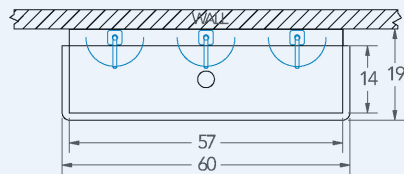

# Blanco

Model # BL.360.210

Wash Stations

**Bowl (Lg x Wd x Dp)**  
57" x 14" x 8"

**Faucets**  
# Of Faucet : 3  
Deck Mounted  
Sensor Faucets

**Overall ( Lg x Wd )**  
60" x 19"

**Material**  
16 gauge, stainless steel

**Faucet Holes**  
1-1/8" Dia

**Drain**  
3-1/2" Dia Opening

## Additional Features

- 16 gauge stainless steel
- 8 inch deep to sink rim
- Robust retro styling
- Stainless tubular wall brackets
- 1-1/2 inch sanitary rolled rim
- 3-1/2 inch diameter recessed drain opening
- Faucets and drain included
- Thermostatic Mixing Valve with sensor models
- ADA configurations available
- 10 year warranty
- Made in Texas