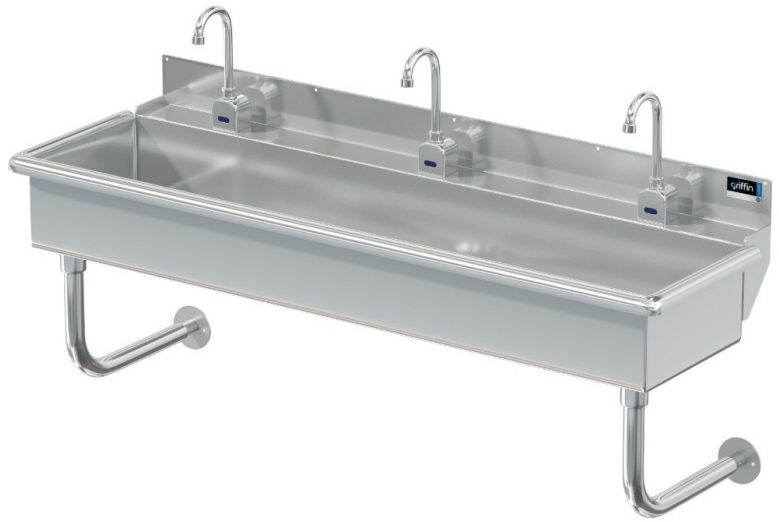

# Blanco

Model # BL.360.210

Wash Stations

**Bowl (Lg x Wd x Dp)**  
57" x 14" x 8"

**Faucets**  
# Of Faucet : 3  
Deck Mounted  
Sensor Faucets

**Overall ( Lg x Wd )**  
60" x 19"

**Material**  
16 gauge, stainless steel

**Faucet Holes**  
1-1/8" Dia

**Drain**  
3-1/2" Dia Opening

## Included:

Matched Faucet

Basket Drain(s)

Install Kit

## Additional Features

- 16 gauge stainless steel
- 8 inch deep to sink rim
- Robust retro styling
- Stainless tubular wall brackets
- 1-1/2 inch sanitary rolled rim
- 3-1/2 inch diameter recessed drain opening
- Faucets and drain included
- Thermostatic Mixing Valve with sensor models
- ADA configurations available
- 10 year warranty
- Made in Texas