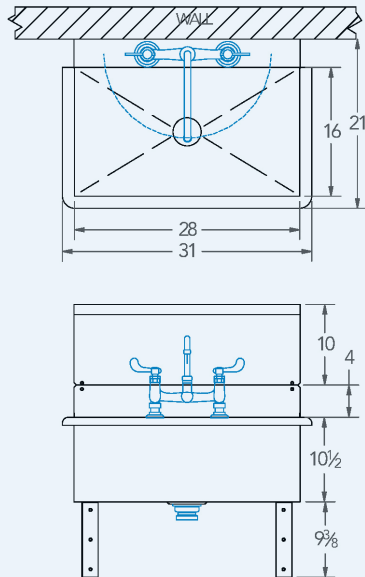

Blanco

Model # BL.2816.228WS

Scrub Sink

Bowl (Lg x Wd x Dp)
28" x 16" x 10 1/2"

Overall (Lg x Wd)
31" x 21"

Faucet
Deck mounted, Wrist Blade Faucet

Compartments
Single compartment

Material
16 gauge, stainless steel

Faucet Holes
1-1/8" Dia 8" Centers

Drain
3-1/2" Dia Opening

Included:

Matched Faucet

Basket Drain(s)

Install Kit

Additional Features

- 16 gauge stainless steel
- 10-1/2 inch deep to sink rim
- Robust retro styling
- Stainless angular wall brackets
- 1-1/2 inch sanitary rolled rim
- 3-1/2 inch diameter recessed drain opening
- Faucet and drain included
- Integrated shelf
- 10 year warranty
- Made in Texas