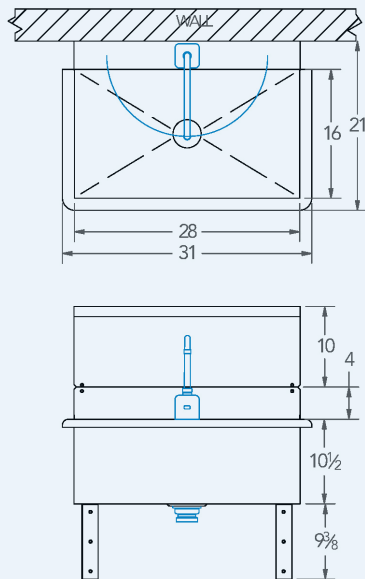

Blanco

Model # BL.2816.210S

Scrub Sink

Bowl (Lg x Wd x Dp)

28" x 16" x 10 1/2"

Overall (Lg x Wd)

31" x 21"

Faucet

Deck mounted, Sensor Faucet

Compartments

Single compartment

Material

16 gauge, stainless steel

Faucet Holes

1-1/8" Dia

Drain

3-1/2" Dia Opening

Included:

Matched Faucet

Basket Drain(s)

Install Kit

Additional Features

- 16 gauge stainless steel
- 10-1/2 inch deep to sink rim
- Robust retro styling
- Stainless angular wall brackets
- 1-1/2 inch sanitary rolled rim
- 3-1/2 inch diameter recessed drain opening
- Faucet and drain included
- Integrated shelf
- 10 year warranty
- Made in Texas