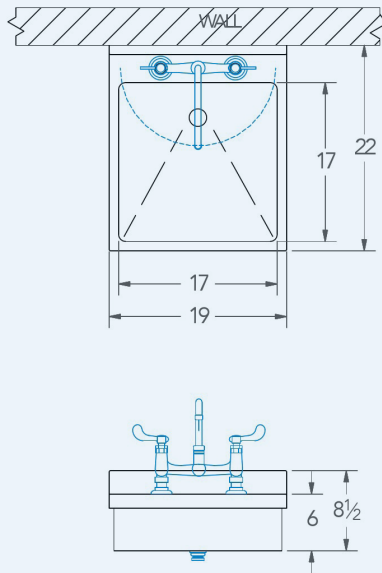

Brazos

Model # BR.63.228W

Handwash Sink

Bowl (Lg x Wd x Dp)

17" x 17" x 5"

Overall (Lg x Wd)

19" x 22"

Faucet

Deck mounted, wrist blade faucet

Compartments

Single compartment

Material

16 gauge, stainless steel

Faucet Holes

1-1/8" Dia 8" Centers

Drain

1-1/2" Dia Opening

Included:

Matched Faucet

Install Kit

Additional Features

- 16 gauge stainless steel
- Coved corners
- NSF approved
- 6" apron front
- Rear centered drain opening
- Includes faucet, drain and wall bracket
- Meets ADA and TAS
- 10 year warranty
- Made in Texas