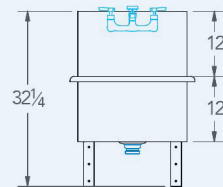

Medina

Model # SS.205A

Service Sink

Bowl (Lg x Wd x Dp)

20" x 15" x 12"

Overall (Lg x Wd)

23" x 18 1/2"

Faucet

Wall mounted, single faucet

Compartments

Single compartment

Material

16 gauge, stainless steel

Faucet Holes

1-1/8" Dia 8" Centers

Drain

3-1/2" Dia Opening

Included:

Matched Faucet

Basket Drain(s)

Install Kit

Additional Features

- 16 gauge stainless steel
- 12" backsplash
- 12" deep
- D 3 1/2" drain opening
- Sanitary rolled rim
- Stainless wall hanger
- Stainless wall brackets
- 10 year warranty
- Made in Texas