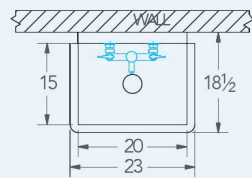

Medina

Model # SS.205A

Service Sink

Bowl (Lg x Wd x Dp)

20" x 15" x 12"

Overall (Lg x Wd)

23" x 18 1/2"

Faucet

Wall mounted, single faucet

Compartments

Single compartment

Material

16 gauge, stainless steel

Faucet Holes

1-1/8" Dia 8" Centers

Drain

3-1/2" Dia Opening

Included:

Matched Faucet

Basket Drain(s)

Install Kit

Additional Features

- 16 gauge stainless steel
- 12" backsplash
- 12" deep
- D 3 1/2" drain opening
- Sanitary rolled rim
- Stainless wall hanger
- Stainless wall brackets
- 10 year warranty
- Made in Texas