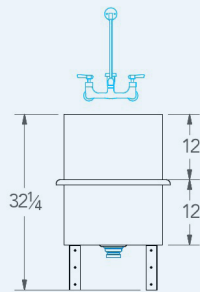

### Bowl (Lg x Wd x Dp)

18" x 14" x 12"

### Overall (Lg x Wd)

21" x 17 1/2"

### Faucet Holes

1-1/8" Dia 8" Centers