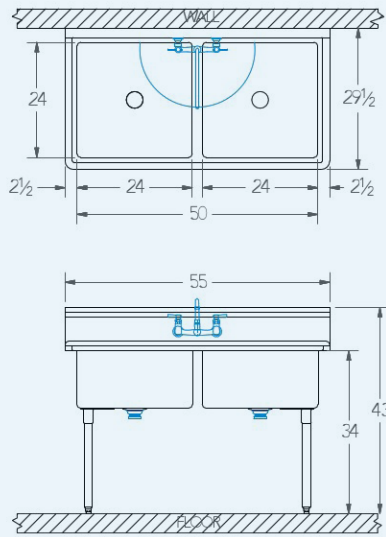

Sabine

Model # SA.244.00

2-Compartment Food Service Sink

Bowl (Lg x Wd x Dp)

24" x 24" x 12"

Drainboard

Left: 0"

Right: 0"

Overall (Lg x Wd x Ht)

55" x 29 1/2" x 43"

Material

16 gauge, stainless steel

Faucet Holes

1-1/8" Dia 8" Centers

Drain

3-1/2" Dia Opening

Included:

Matched Faucet

Basket Drain(s)

Install Kit

Additional Features

- NSF approved construction
- R 3/4" coved compartments
- 12" deep compartments
- Stainless steel legs
- Stainless steel feet
- 9" tile-edge backsplash
- 1-1/2" sanitary rolled-rim
- D 3-1/2" recessed drain opening
- Specification grade hardware included
- 5-year warranty
- Made in Texas