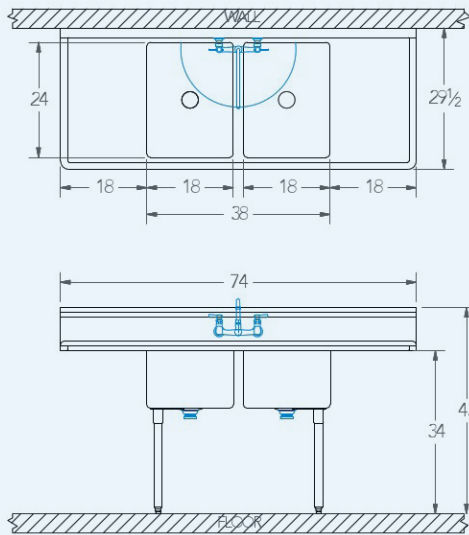

Sabine

Model # SA.284.88

2-Compartment Food Service Sink

Bowl (Lg x Wd x Dp)
18" x 24" x 12"

Drainboard
Left: 18"
Right: 18"

Overall (Lg x Wd x Ht)
74" x 29 1/2" x 43"

Material
16 gauge, stainless steel

Faucet Holes
1-1/8" Dia 8" Centers

Drain
3-1/2" Dia Opening

Included:

Matched Faucet

Basket Drain(s)

Install Kit

Additional Features

- NSF approved construction
- R 3/4" coved compartments
- 12" deep compartments
- Stainless steel legs
- Stainless steel feet
- 9" tile-edge backsplash
- 1-1/2" sanitary rolled-rim
- D 3-1/2" recessed drain opening
- Specification grade hardware included
- 5-year warranty
- Made in Texas