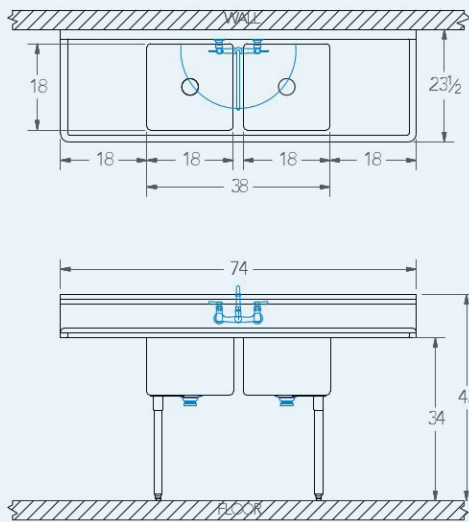

Sabine

Model # SA.288.88

2-Compartment Food Service Sink

Bowl (Lg x Wd x Dp)

18" x 18" x 12"

Drainboard

Left: 18"

Right: 18"

Overall (Lg x Wd x Ht)

74" x 23 1/2" x 43"

Material

16 gauge, stainless steel

Faucet Holes

1-1/8" Dia 8" Centers

Drain

3-1/2" Dia Opening

Included:

Matched Faucet

Basket Drain(s)

Install Kit

Additional Features

- NSF approved construction
- R 3/4" coved compartments
- 12" deep compartments
- Stainless steel legs
- Stainless steel feet
- 9" tile-edge backsplash
- 1-1/2" sanitary rolled-rim
- D 3-1/2" recessed drain opening
- Specification grade hardware included
- 5-year warranty
- Made in Texas