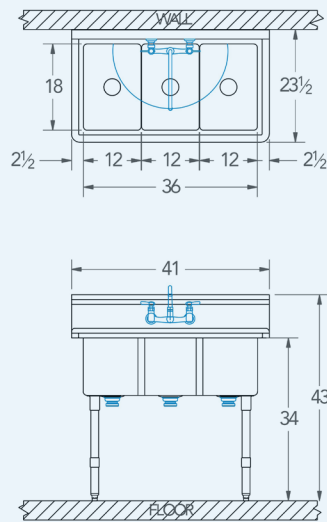

Pecos

Model # PE.378.00

3-Compartment Food Service Sink

Bowl (Lg x Wd x Dp)

12" x 18" x 12"

Drainboard

Left: 0"

Right: 0"

Overall (Lg x Wd x Ht)

41 1/4" x 23 1/2" x 43"

Material

16 gauge, stainless steel

Faucet Holes

1-1/8" Dia 8" Centers

Drain

3-1/2" Dia Opening

Included:

Matched Faucet

Basket Drain(s)

Install Kit

Additional Features

- Stainless Steel Legs and rails
- Adjustable stainless steel bullet feet
- 1 - 1/2" sanitary rolled rim
- 9" tall backsplash with tile edge
- NSF Certified
- 1 year warranty.