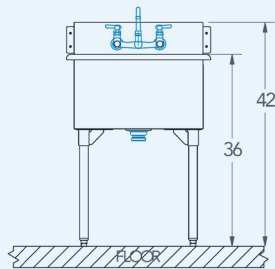

Wichita

Model # WC.148.00

1-Compartment Industrial Sink

Bowl (Lg x Wd x Dp)

24" x 18" x 14"

Drainboard

Left: 0"

Right: 0"

Overall (Lg x Wd x Ht)

27" x 21 1/2" x 42"

Material

14 gauge, stainless steel

Faucet Holes

1-1/8" Dia 8" Centers

Drain

3-1/2" Dia Opening

Included:

Matched Faucet

Basket Drain(s)

Install Kit

Additional Features

- 14 gauge stainless steel
- 12 gauge partition(s)
- 14" deep to sink rim
- Robust retro styling
- Stainless steel legs & feet
- 1-1/2" sanitary rolled-rim
- D 3-1/2" recessed drain opening
- Integrated security flange
- Specification grade hardware included
- 10-year warranty
- Made in Texas