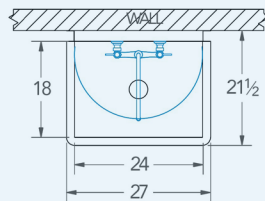

Wichita

Model # WC.148.00

1-Compartment Industrial Sink

Bowl (Lg x Wd x Dp)

24" x 18" x 14"

Drainboard

Left: 0"

Right: 0"

Overall (Lg x Wd x Ht)

27" x 21 1/2" x 42"

Material

14 gauge, stainless steel

Faucet Holes

1-1/8" Dia 8" Centers

Drain

3-1/2" Dia Opening

Included:

Matched Faucet

Basket Drain(s)

Install Kit

Additional Features

- 14 gauge stainless steel
- 12 gauge partition(s)
- 14" deep to sink rim
- Robust retro styling
- Stainless steel legs & feet
- 1-1/2" sanitary rolled-rim
- D 3-1/2" recessed drain opening
- Integrated security flange
- Specification grade hardware included
- 10-year warranty
- Made in Texas