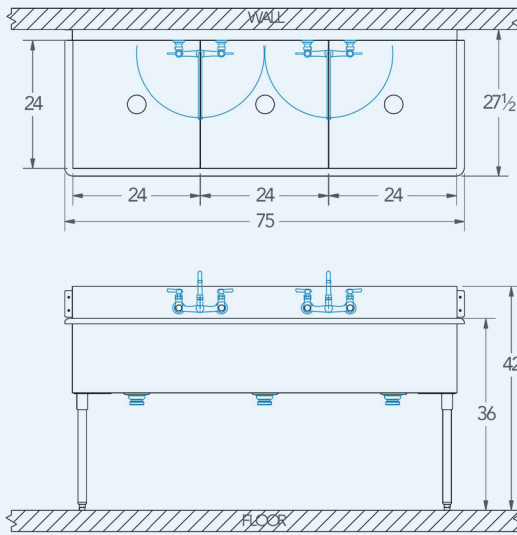

### Bowl (Lg x Wd x Dp)

24" x 24" x 14"

### Drainboard

Left: 0"

Right: 0"

### Overall (Lg x Wd x Ht)

75" x 27 1/2" x 42"

### Faucet Holes

1-1/8" Dia 8" Centers