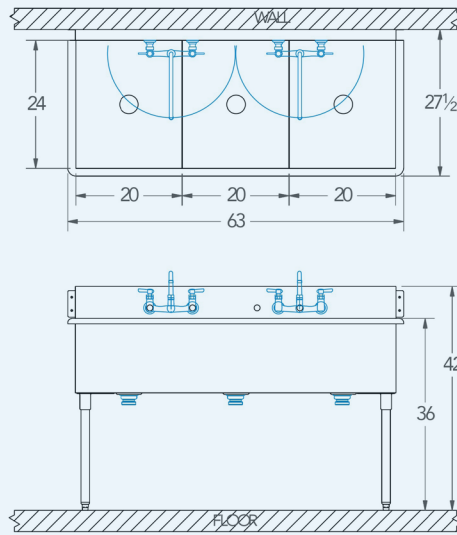

Terrell

Model # TE.324.00

3-Compartment Food Service Sink

Bowl (Lg x Wd x Dp)

20" x 24" x 14"

Drainboard

Left: 0"

Right: 0"

Overall (Lg x Wd x Ht)

63" x 27 1/2" x 42"

Material

16 gauge, stainless steel

Faucet Holes

1-1/8" Dia 8" Centers

Drain

3-1/2" Dia Opening

Included:

Matched Faucet

Basket Drain(s)

Install Kit

Additional Features

- 16 gauge stainless steel
- 14 gauge partition(s)
- 14" deep to sink rim
- Robust retro styling
- Stainless steel legs & feet
- 1-1/2" sanitary rolled-rim
- D 3-1/2" recessed drain opening
- Integrated security flange
- Specification grade hardware included
- 5-year warranty
- Made in Texas