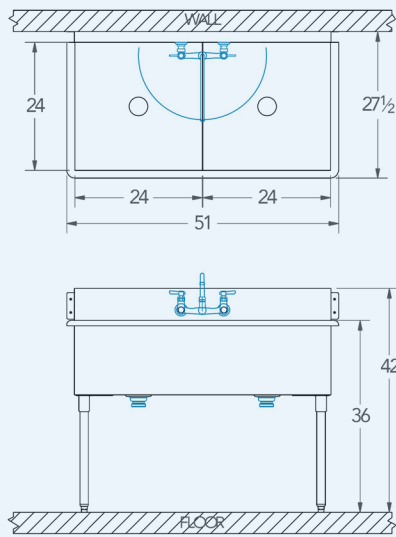

Terrell

Model # TE.244.00

2-Compartment Food Service Sink

Bowl (Lg x Wd x Dp)

24" x 24" x 14"

Drainboard

Left: 0"

Right: 0"

Overall (Lg x Wd x Ht)

51" x 27 1/2" x 42"

Material

16 gauge, stainless steel

Faucet Holes

1-1/8" Dia 8" Centers

Drain

3-1/2" Dia Opening

Included:

Matched Faucet

Basket Drain(s)

Install Kit

Additional Features

- 16 gauge stainless steel
- 14 gauge partition(s)
- 14" deep to sink rim
- Robust retro styling
- Stainless steel legs & feet
- 1-1/2" sanitary rolled-rim
- D 3-1/2" recessed drain opening
- Integrated security flange
- Specification grade hardware included
- 5-year warranty
- Made in Texas