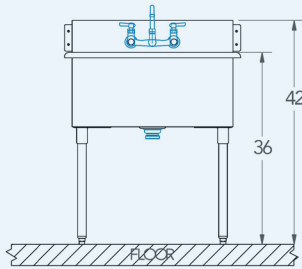

Terrell

Model # TE.134.00

1-Compartment Food Service Sink

Bowl (Lg x Wd x Dp)

30" x 24" x 14"

Drainboard

Left: 0"

Right: 0"

Overall (Lg x Wd x Ht)

33" x 27 1/2" x 42"

Material

16 gauge, stainless steel

Faucet Holes

1-1/8" Dia 8" Centers

Drain

3-1/2" Dia Opening

Included:

Matched Faucet

Basket Drain(s)

Install Kit

Additional Features

- 16 gauge stainless steel
- 14 gauge partition(s)
- 14" deep to sink rim
- Robust retro styling
- Stainless steel legs & feet
- 1-1/2" sanitary rolled-rim
- D 3-1/2" recessed drain opening
- Integrated security flange
- Specification grade hardware included
- 5-year warranty
- Made in Texas