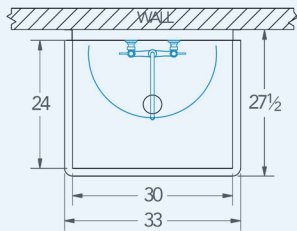

Terrell

Model # TE.134.00

1-Compartment Food Service Sink

Bowl (Lg x Wd x Dp)

30" x 24" x 14"

Drainboard

Left: 0"

Right: 0"

Overall (Lg x Wd x Ht)

33" x 27 1/2" x 42"

Material

16 gauge, stainless steel

Faucet Holes

1-1/8" Dia 8" Centers

Drain

3-1/2" Dia Opening

Included:

Matched Faucet

Basket Drain(s)

Install Kit

Additional Features

- 16 gauge stainless steel
- 14 gauge partition(s)
- 14" deep to sink rim
- Robust retro styling
- Stainless steel legs & feet
- 1-1/2" sanitary rolled-rim
- D 3-1/2" recessed drain opening
- Integrated security flange
- Specification grade hardware included
- 5-year warranty
- Made in Texas