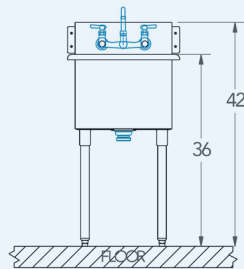

Terrell

Model # TE.188.00

1-Compartment Food Service Sink

Bowl (Lg x Wd x Dp)

18" x 18" x 14"

Drainboard

Left: 0"

Right: 0"

Overall (Lg x Wd x Ht)

21" x 21 1/2" x 42"

Material

16 gauge, stainless steel

Faucet Holes

1-1/8" Dia 8" Centers

Drain

3-1/2" Dia Opening

Included:

Matched Faucet

Basket Drain(s)

Install Kit

Additional Features

- 16 gauge stainless steel
- 14 gauge partition(s)
- 14" deep to sink rim
- Robust retro styling
- Stainless steel legs & feet
- 1-1/2" sanitary rolled-rim
- D 3-1/2" recessed drain opening
- Integrated security flange
- Specification grade hardware included
- 5-year warranty
- Made in Texas