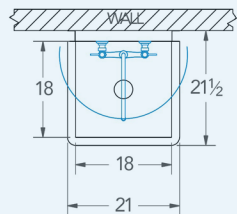

Terrell

Model # TE.188.00

1-Compartment Food Service Sink

Bowl (Lg x Wd x Dp)

18" x 18" x 14"

Drainboard

Left: 0"

Right: 0"

Overall (Lg x Wd x Ht)

21" x 21 1/2" x 42"

Material

16 gauge, stainless steel

Faucet Holes

1-1/8" Dia 8" Centers

Drain

3-1/2" Dia Opening

Included:

Matched Faucet

Basket Drain(s)

Install Kit

Additional Features

- 16 gauge stainless steel
- 14 gauge partition(s)
- 14" deep to sink rim
- Robust retro styling
- Stainless steel legs & feet
- 1-1/2" sanitary rolled-rim
- D 3-1/2" recessed drain opening
- Integrated security flange
- Specification grade hardware included
- 5-year warranty
- Made in Texas